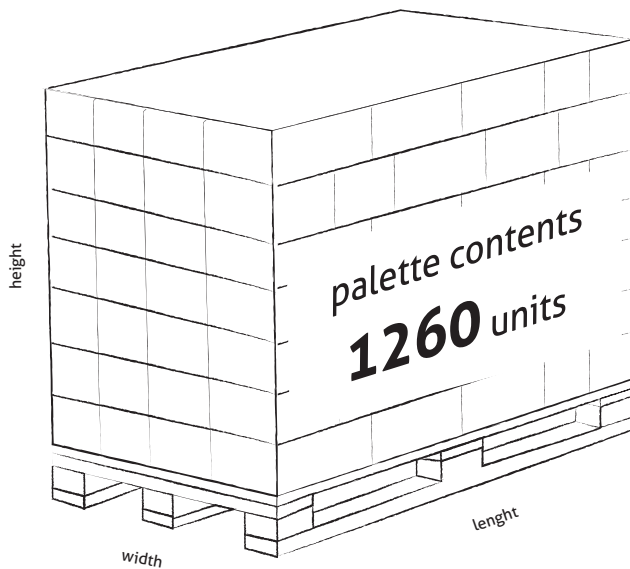

	width [cm]	height [cm]	length [cm]	weight
Single box measures	8,7	16,8	4,8	15,7 g
Box quantity measures	20,5	18,5	26,4	155 g
Pallet measures (EPAL/EUR)	80	140	120	max 110 kg
Display measures	70	180	3	2,6 kg
Display with product exposition	70	180	29	2,6 kg (empty)
Box Quantity	10			
Box Quantity per layers	126			
Palette content	1260			
Layers per palette	7			

LOGISTICS

MEASURES & QUANTITY

Single Box measures

width: 8,7 (cm)
height: 16,8 (cm)
length: 4,8 (cm)

Box quantity measures

width: 20,5 (cm)
height: 18,5 (cm)
length: 26,4 (cm)

Pallet measures (EPAL/EUR)

width: 80 (cm)
height: 140 (cm)
length: 120 (cm)